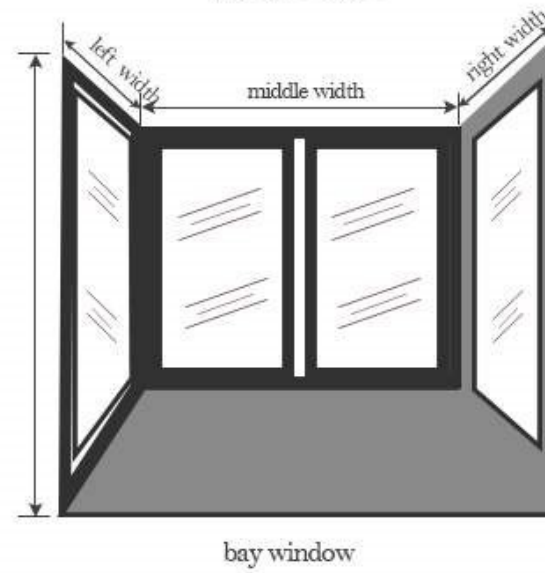

(A) plain and no screen

(B) plain and screen

(C) fan shaped and no screen

(D) fan shaped and screen

Vertical Blinds

Luxury romantic warm

► Vertical Blinds

The Vertical Blind Collection offers a contemporary or traditional style that is perfect for large windows and sliding glass doors. Achieve excellent light control with a decorative selection of light filtering and room darkening louvers and fabrics. Vertical blinds are made with the best shutter and fabric materials.

- Soft wave design create an extreme elegant percept
- Rotary fabric slat adjust and soften the light
- Fabric blackout or semi-blackout; Single or two way opened
- Combination of fabric and shutter explain the Luxury from shape vertical drop
- Stacking your vertical blinds on the left or the right, or splitting them in the middle allows you to enjoy your full view when they are open.