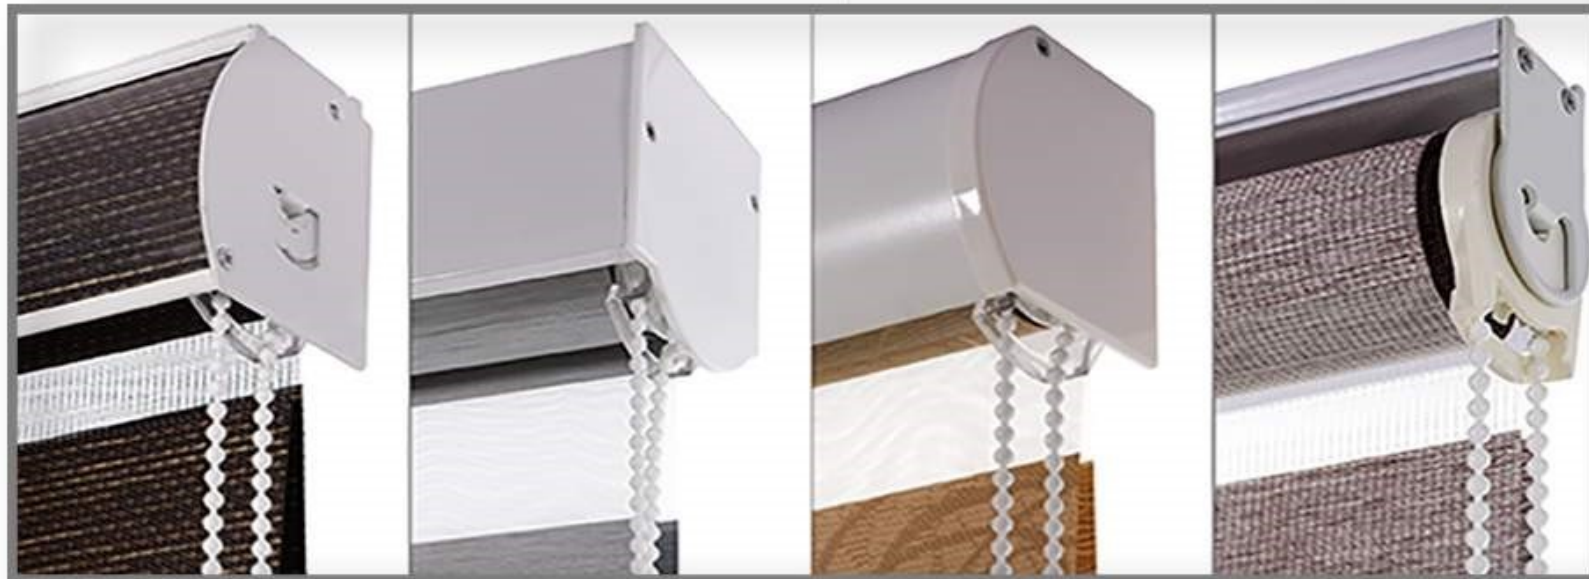

► Zebra Blinds

The zebra screen is a textile fabric that is interwoven with woven fabrics and light-transparent yarns. The light is adjusted by staggering or overlapping the woven fabric and the light-transmitting yarn, by the one end being fixed and the other end being rolled along the shaft. The zebra drapery fabric is warm and simple in design, with dimming function different from the venetian blinds.

● Cover

Fabric insert

Square

Arc

With top rail