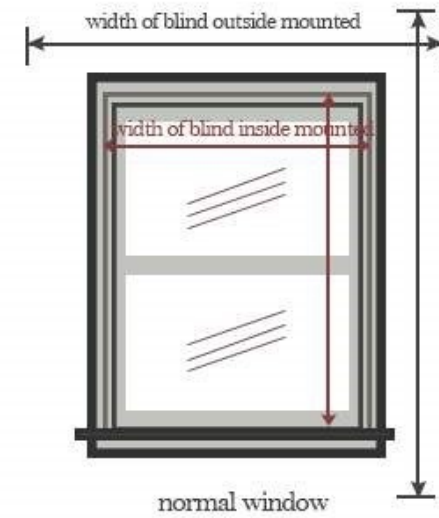

(A) plain and no screen

(B) plain and screen

(C) fan shaped and no screen

(D) fan shaped and screen

Vertical Blinds

Luxury romantic warm

► Vertical Blinds

The Vertical Blind Collection offers a contemporary or traditional style that is perfect for large windows and sliding glass doors. Achieve excellent light control with a decorative selection of light filtering and room darkening louvers and fabrics. Vertical blinds are made with the best shutter and fabric materials.

- Soft wave design create an extreme elegant percept
- Rotary fabric slat adjust and soften the light
- Fabric blackout or semi-blackout; Single or two way opened
- Combination of fabric and shutter explain the Luxury from shape vertical drop
- Stacking your vertical blinds on the left or the right, or splitting them in the middle allows you to enjoy your full view when they are open.