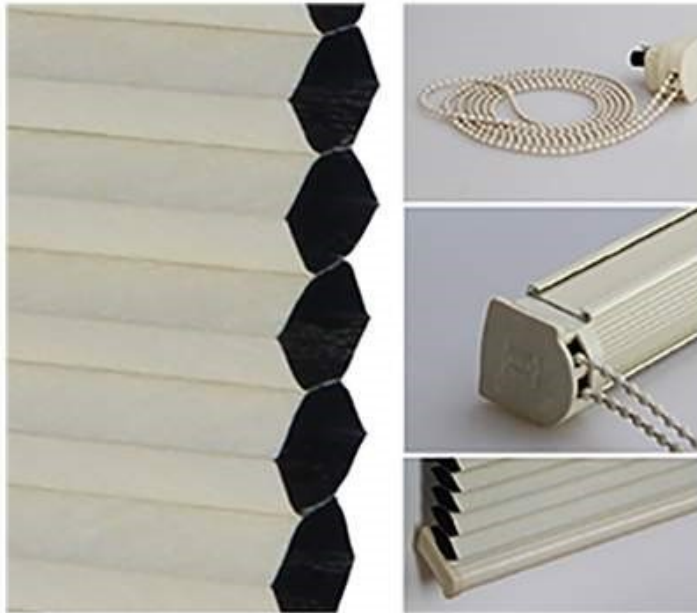

► Honeycomb Blinds

Cellular shades are best known for their energy-saving properties but also offer a wide array of customizable options. Cellular shades get their name and insulating power from their honeycomb shape that traps air between the window and the room, buffering against heat loss in winter and heat gain in summer. Double cell shades offer maximum insulation.

● Patterns

Customize your honeycomb shade with convenient lift options including cordless, top down-bottom up, and motorized remote control.

● High quality fabric

Selected from the world's best suppliers, environmentally friendly and durable, anti-static treatment, easy to clean.