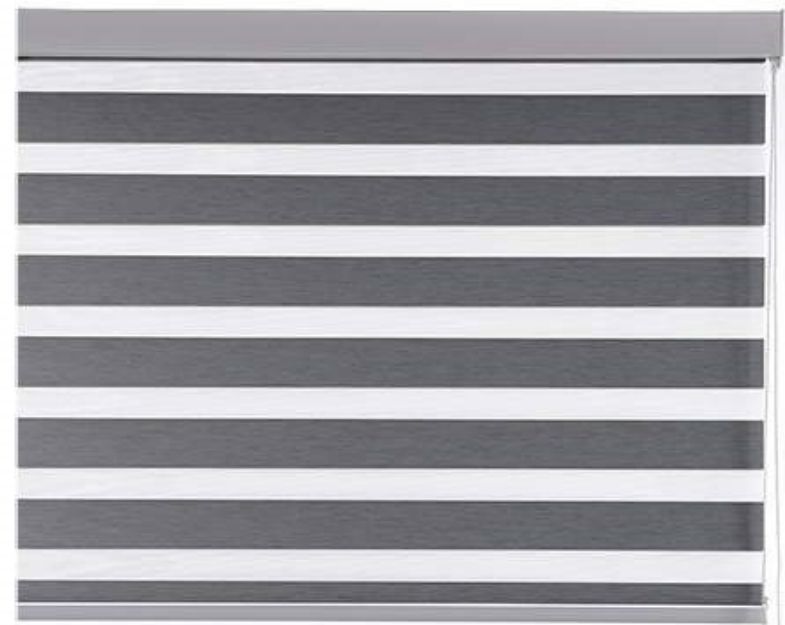

Zebra Blinds

Fresh and simple fashion beauty

► Zebra Blinds

The zebra screen is a textile fabric that is interwoven with woven fabrics and light-transparent yarns. The light is adjusted by staggering or overlapping the woven fabric and the light-transmitting yarn, by the one end being fixed and the other end being rolled along the shaft. The zebra drapery fabric is warm and simple in design, with dimming function different from the venetian blinds.

● Cover

Fabric insert

Square

Arc

With top rail

Motorized zebra blinds

Chain zebra blinds

Living room Study room