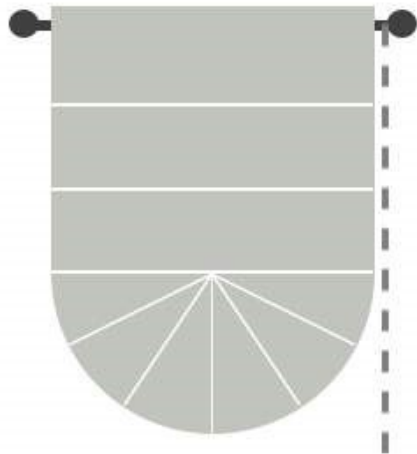

(A) plain and no screen

(B) plain and screen

(C) fan shaped and no screen

(D) fan shaped and screen

Vertical Blinds

Luxury romantic warm

► Vertical Blinds

The Vertical Blind Collection offers a contemporary or traditional style that is perfect for large windows and sliding glass doors. Achieve excellent light control with a decorative selection of light filtering and room darkening louvers and fabrics. Vertical blinds are made with the best shutter and fabric materials.