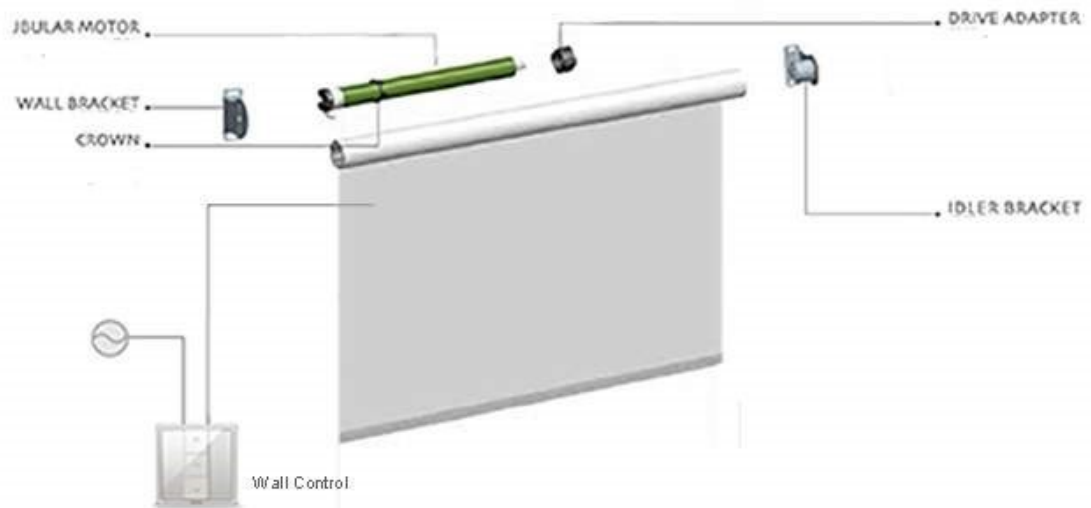

- Soft wave design create an extreme elegant percept
- Rotary fabric slat adjust and soften the light
- Fabric blackout or semi-blackout; Single or two way opened
- Combination of fabric and shutter explain the Luxury from shape vertical drop
- Stacking your vertical blinds on the left or the right, or splitting them in the middle allows you to enjoy your full view when they are open.

Tubular Motors

Easily mount

Model No
DM35R

Voltage
110-240V

Model No
DM35S

Voltage
110-240V

Motorized Curtain System

Electric intelligence, better life