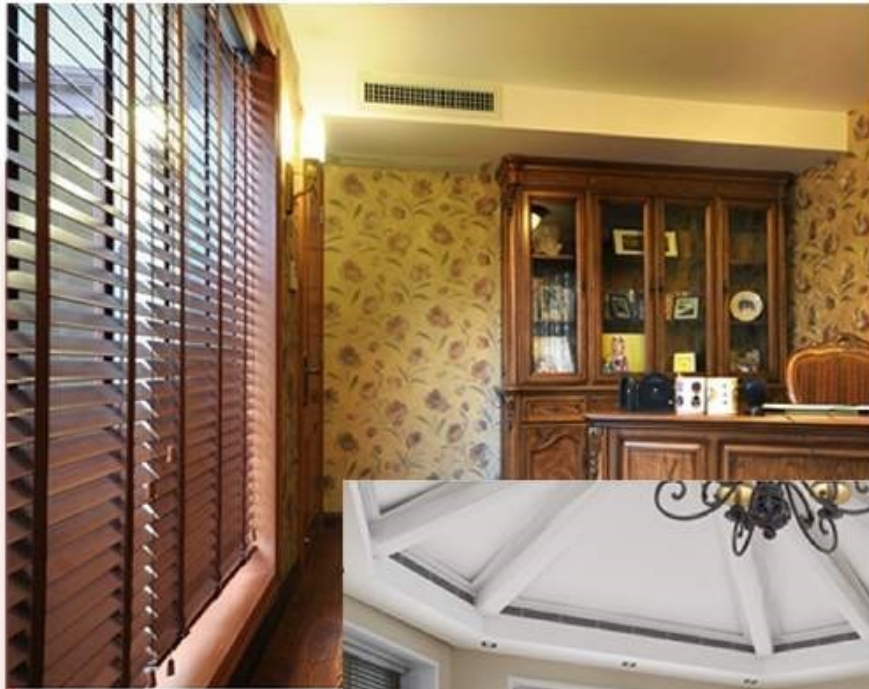

- Made from premium quality hardwood, offering durability and style
- The slat can adjust the natural lighting easily
- Simple and elegant, Perfect for study rooms, exhibition halls, living rooms, and balconies.