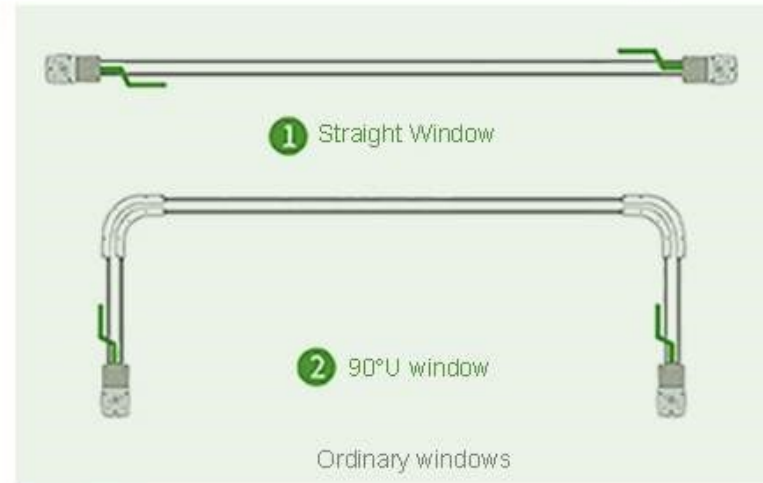

- Soft wave design create an extreme elegant percept
- Rotary fabric slat adjust and soften the light
- Fabric blackout or semi-blackout; Single or two way opened
- Combination of fabric and shutter explain the Luxury from shape vertical drop
- Stacking your vertical blinds on the left or the right, or splitting them in the middle allows you to enjoy your full view when they are open.

Tubular Motors

Easily mount

Model No
DM35R

Voltage
110-240V

Model No
DM35S

Voltage
110-240V

Motorized Curtain System

Electric intelligence, better life

- Motorized Curtain System

(Model: DT82TS Voltage: 110-240V)

(Model: DT52S Voltage: 240V)

(Model: DT82TN Voltage: 110-240V)

(Model: DT52E Voltage: 240V)

● Transmission crawler

- 1、Germany G5 standard belt, 8 built-in molybdenum wire strengthen tension
- 2、Dentate and wear-resistant Belt face keeps breaking stable
- 3、Non-deformation under high pressure, no stretch or shrink by environment, Work smoothly even in crooked track
- 4、Anti-ageing synchronous belt, wear-resistant and non-deformation