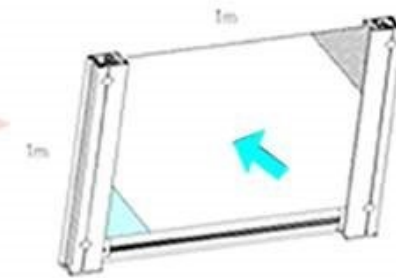

Maximum pressure: ($L + 3600Pa + 367kg/m$)

Test the use of fabrics: glass fiber, sun fabric

- Impact test

Test method: use 1 kg ball impact from different height of natural fall

Test result: continuous destructive test. The system is in good condition when the material is broken

Test the use of fabrics: glass fiber, sun fabric

Installation Diagram

Structure description

The company has improved the system according to the existing problems of the zipper structure

Do not delete the link with the fabric sewing (thickness of single layer gauze, gauze is less than or equal to 0.15mm) of which the guide rod run, and achieve the full closed function.