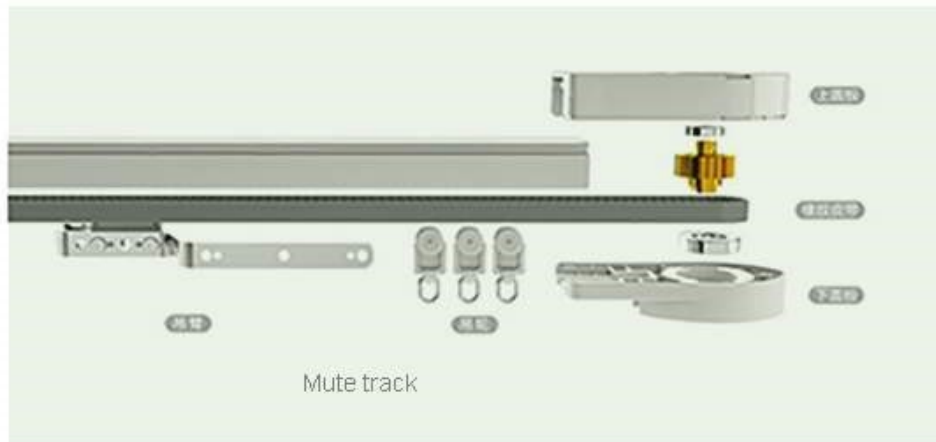

- Motorized Curtain System