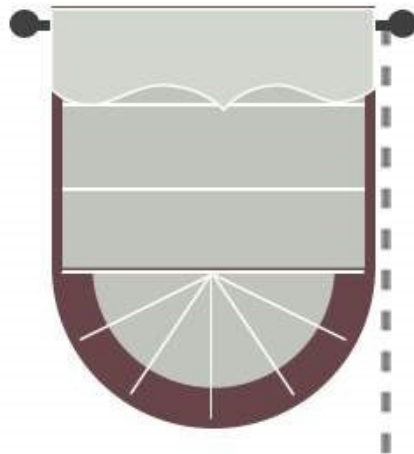

(A) plain and no screen

(B) plain and screen

(C) fan shaped and no screen

(D) fan shaped and screen

Vertical Blinds

Luxury romantic warm

► Vertical Blinds

The Vertical Blind Collection offers a contemporary or traditional style that is perfect for large windows and sliding glass doors. Achieve excellent light control with a decorative selection of light filtering and room darkening louvers and fabrics. Vertical blinds are made with the best shutter and fabric materials.