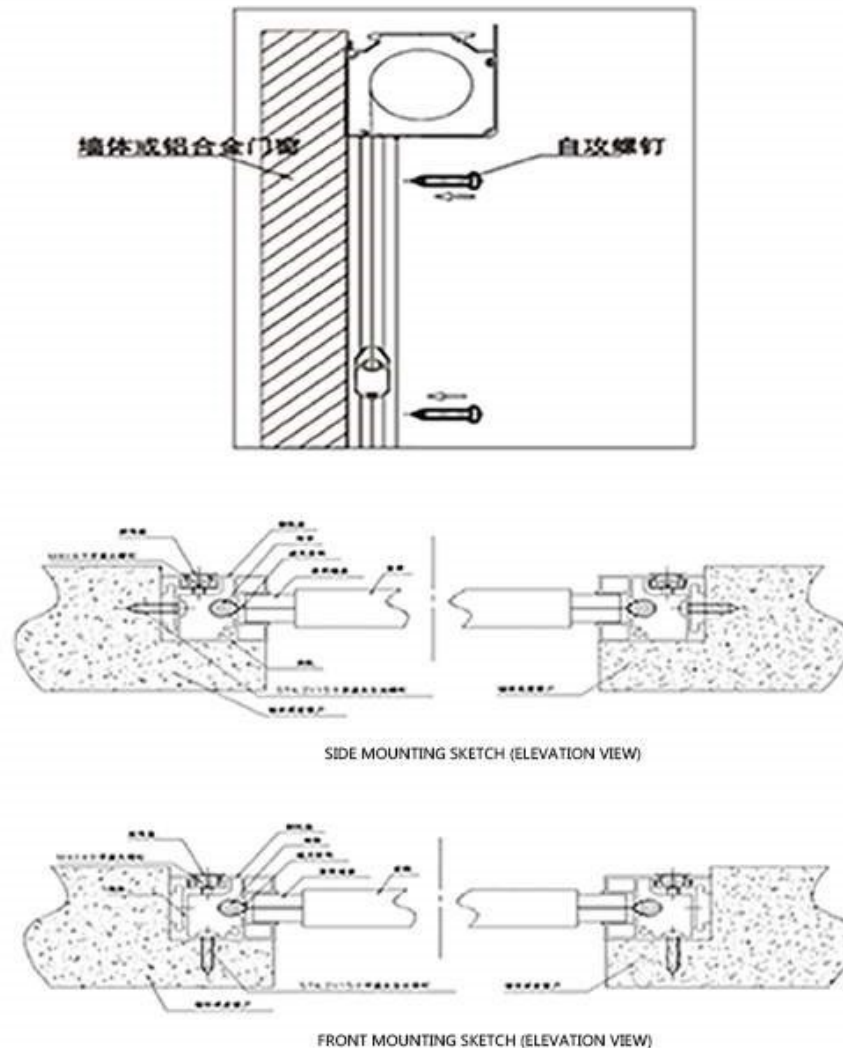

Test the use of fabrics: glass fiber, sun fabric

Installation Diagram

Structure description

The company has improved the system according to the existing problems of the zipper structure

Do not delete the link with the fabric sewing (thickness of single layer gauze, gauze is less than or equal to 0.15mm) of which the guide rod run, and achieve the full closed function.