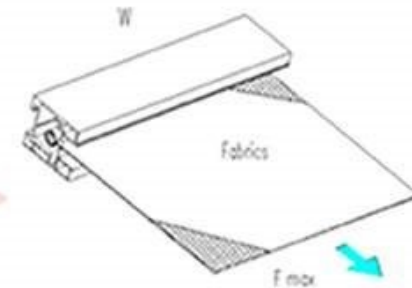

Maximum pressure: ($L + 3600Pa + 367kg/m$)

Test the use of fabrics: glass fiber, sun fabric

- Impact test

Test method: use 1 kg ball impact from different height of natural fall

Test result: continuous destructive test. The system is in good condition when the material is broken

Test the use of fabrics: glass fiber, sun fabric

Installation Diagram

Structure description

The company has improved the system according to the existing problems of the zipper structure

Do not delete the link with the fabric sewing (thickness of single layer gauze, gauze is less than or equal to 0.15mm) of which the guide rod run, and achieve the full closed function.