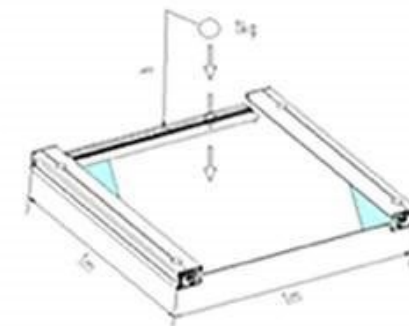

Maximum pressure: ($L + 3600Pa + 367kg/m$)

Test the use of fabrics: glass fiber, sun fabric

- Impact test

Test method: use 1 kg ball impact from different height of natural fall

Test result: continuous destructive test. The system is in good condition when the material is broken

Test the use of fabrics: glass fiber, sun fabric

Installation Diagram

Structure description

The company has improved the system according to the existing problems of the zipper structure

Do not delete the link with the fabric sewing (thickness of single layer gauze, gauze is less than or equal to 0.15mm) of which the guide rod run, and achieve the full closed function.