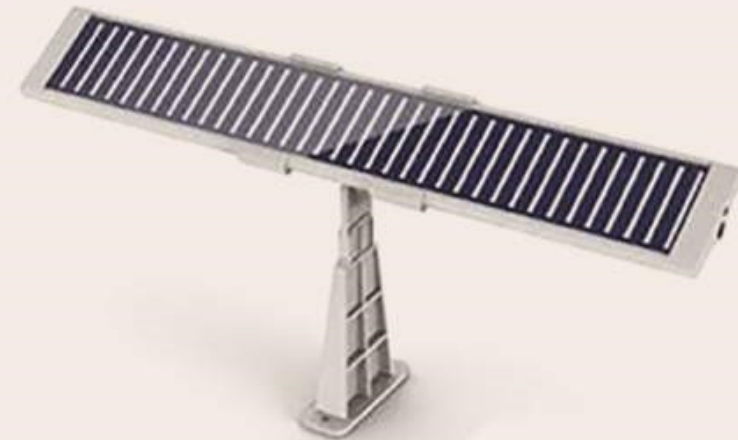

DM35 Motor Details

DM35
Motor

DM35 Motor

DM25TE wiring motor (110V-240V)

DM25LE battery motor (110V-240V)

- The solar panel have the internal receiver. It can charge the battery for the batter of receiver by Power adapter
- With internal wireless receiver
- With internal integrated battery
- Fully charged by solar energy board within 2 days in sunny weather, and work up and down 600 timeswith full charge

DC1288
Long - strip solar board

► Spring Roller Blinds

Spring Roller Blinds are simple in design and easy to choose one a Spring-Operated Roller Blinds which are stylish as well as functional. Spring roller blind can be pulled down by a center handle and will stop at any point. The Hydraulic Spring System is huge update and you can control the ascend speed to avoid collision.